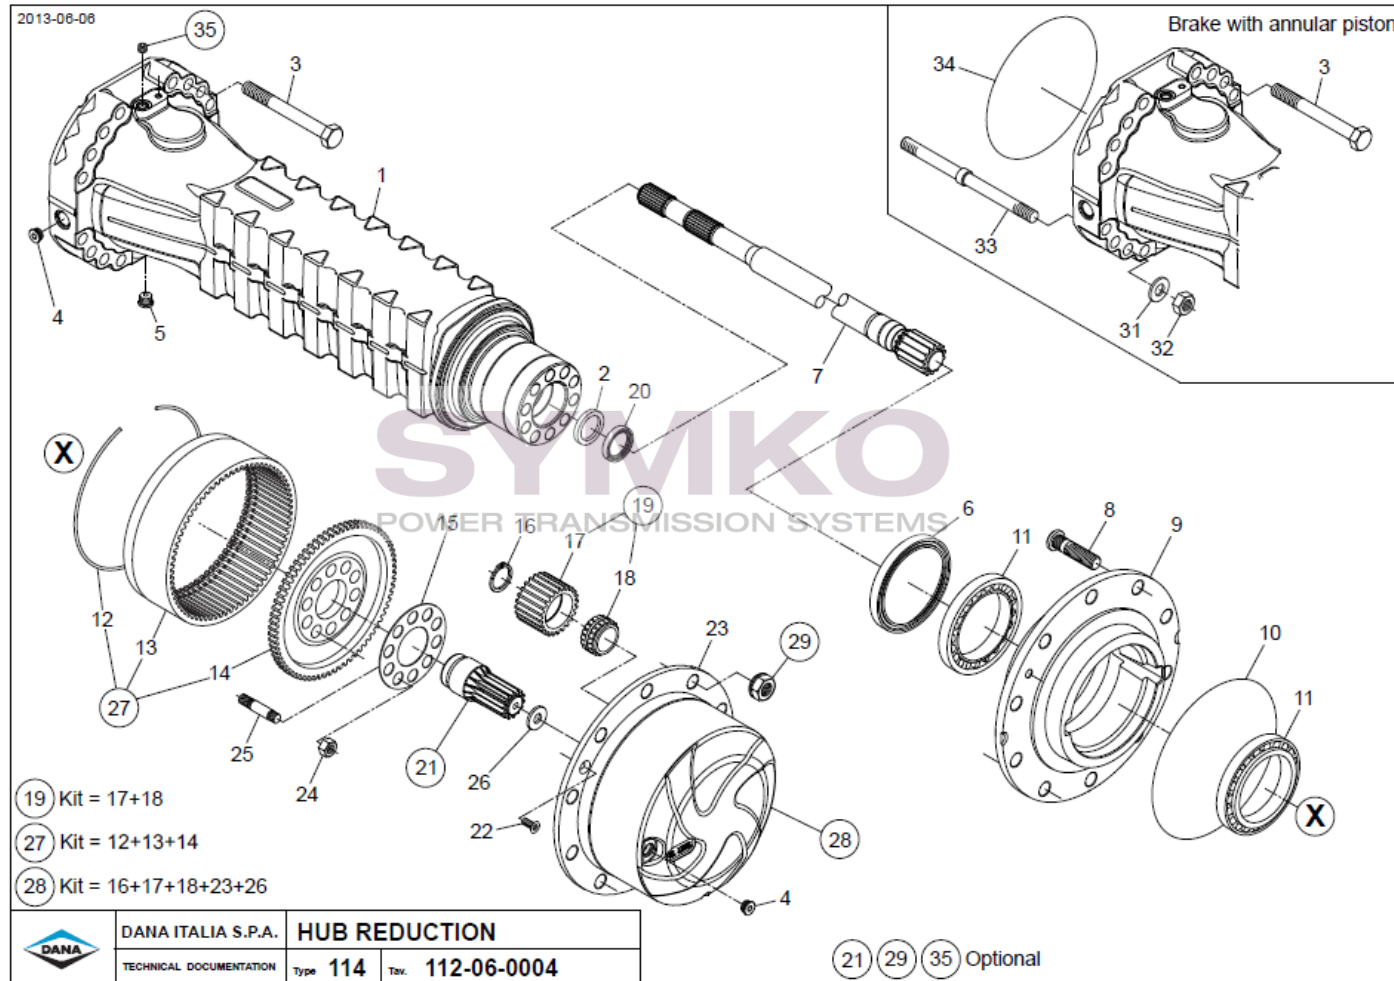

SYMKO

POWER TRANSMISSION SYSTEMS

VUES PONT DANA N° 311-112-220
Vue N°3

SYMKO – Parc d'activité de Tournebride – 23 Rue de la Guillauderie 44118
LA CHEVROLIERE

Tél : 02 51 70 13 13 - fax : 02 51 70 04 04

contact@symko.fr

www.symko.fr

SYMKO

POWER TRANSMISSION SYSTEMS

VUES PONT DANA N° 311-112-220
Vue N°4

Color	Brake Gap	
	Service Brake or Service + Mech. Parking (mm)	Length (mm)
Black	1.00	20.00
Yellow	0.75	19.75
White	0.50	19.50
Grey	1.25	20.25