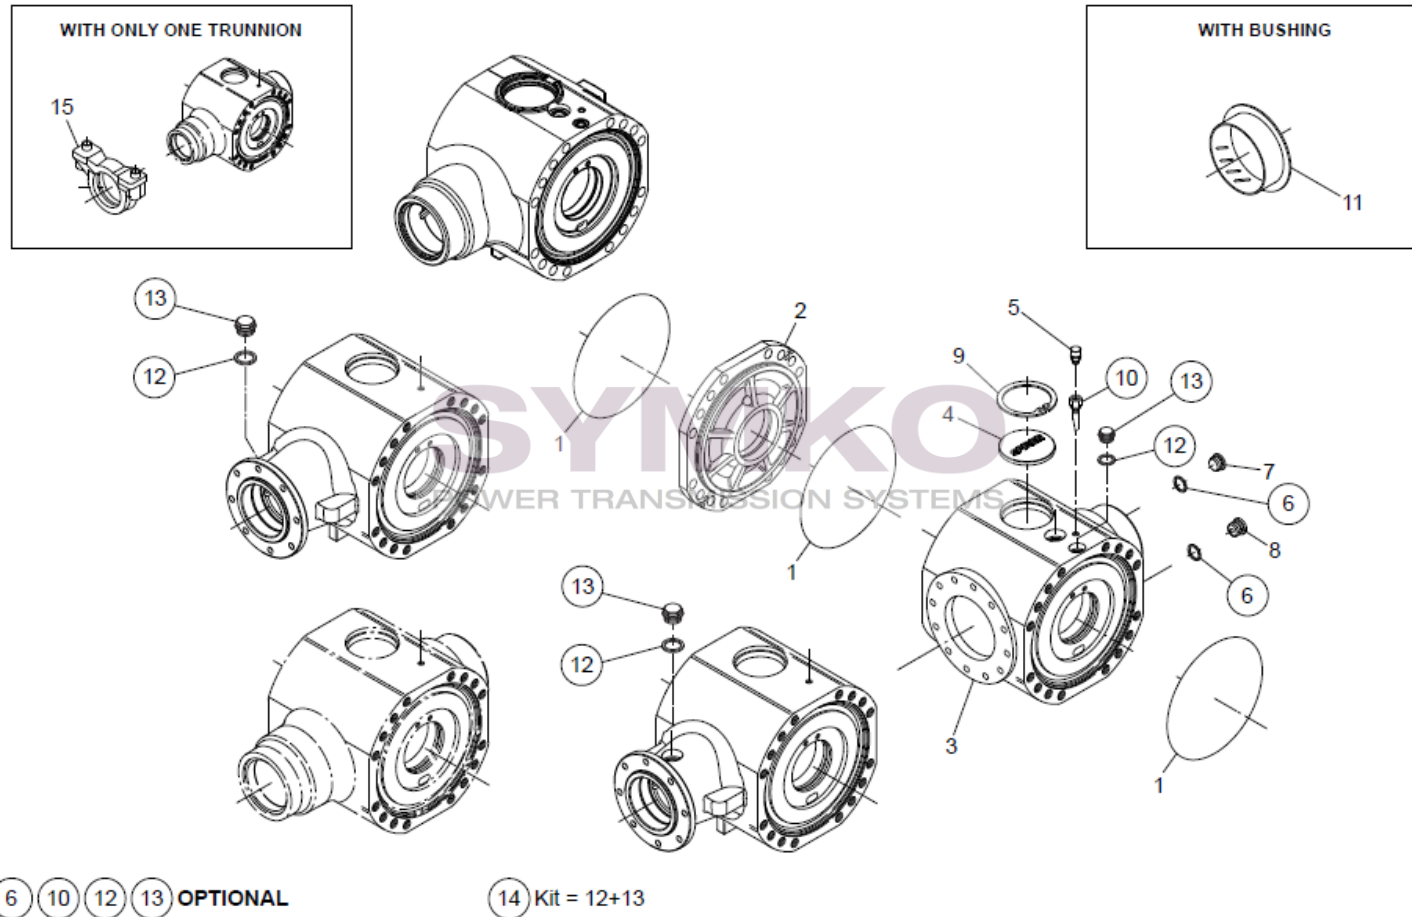

SYMKO

POWER TRANSMISSION SYSTEMS

VUES PONT DANA N° 311-112-220

Vue N°1

SYMKO – Parc d’activité de Tournebride – 23 Rue de la Guillauderie 44118
LA CHEVROLIERE

Tél : 02 51 70 13 13 - fax : 02 51 70 04 04

contact@symko.fr

www.symko.fr