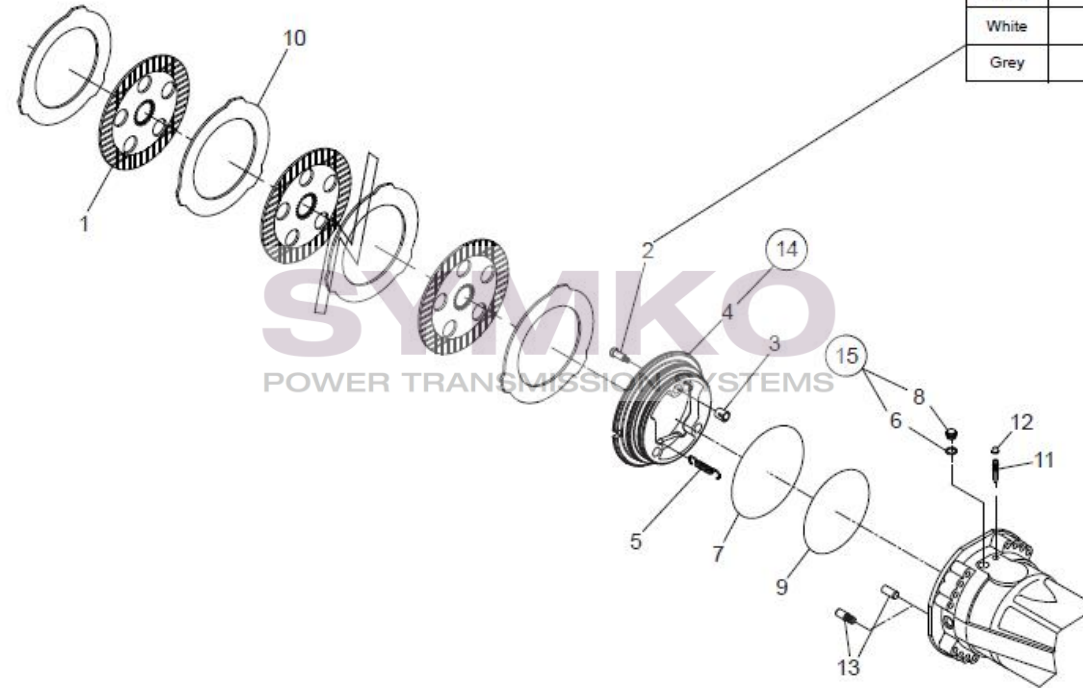

# SYMKO

POWER TRANSMISSION SYSTEMS

VUES PONT DANA N° 311-112-220  
 Vue N°4

Color	Brake Gap	
	Service Brake or Service + Mech. Parking (mm)	Length (mm)
Black	1.00	20.00
Yellow	0.75	19.75
White	0.50	19.50
Grey	1.25	20.25