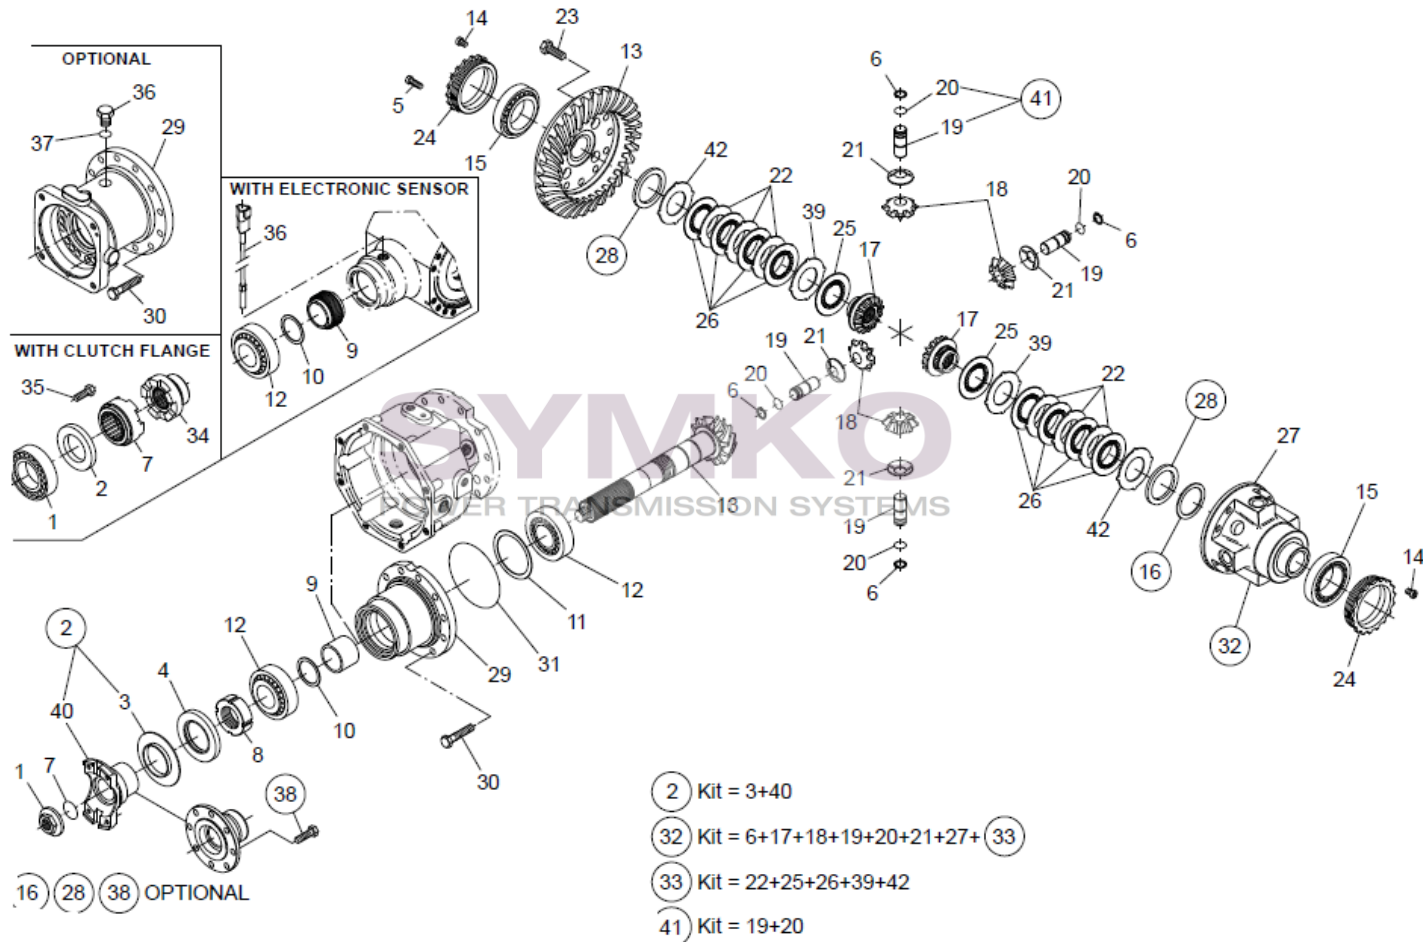

SYMKO

POWER TRANSMISSION SYSTEMS

VUES PONT DANA N° 311-112-220

Vue N°2

SYMKO – Parc d’activité de Tournebride – 23 Rue de la Guillauderie 44118
LA CHEVROLIERE

Tél : 02 51 70 13 13 - fax : 02 51 70 04 04

contact@symko.fr

www.symko.fr