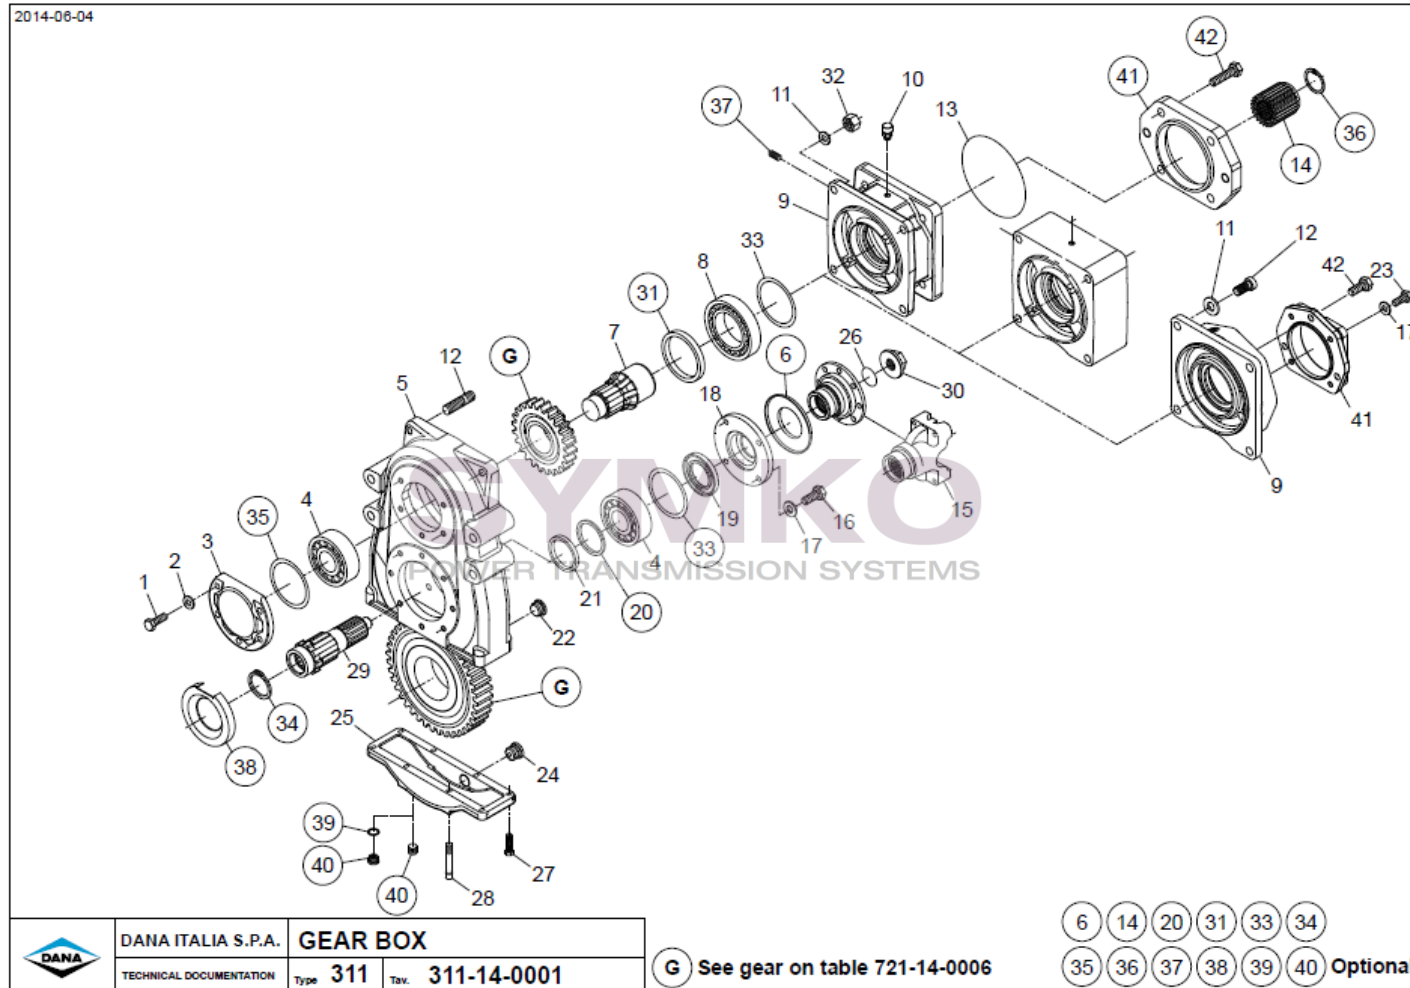

SYMKO

POWER TRANSMISSION SYSTEMS

VUES PONT DANA N° 311-112-220

Vue N°6

SYMKO – Parc d’activité de Tournebride – 23 Rue de la Guillauderie 44118
LA CHEVROLIERE

Tél : 02 51 70 13 13 - fax : 02 51 70 04 04

contact@symko.fr

www.symko.fr